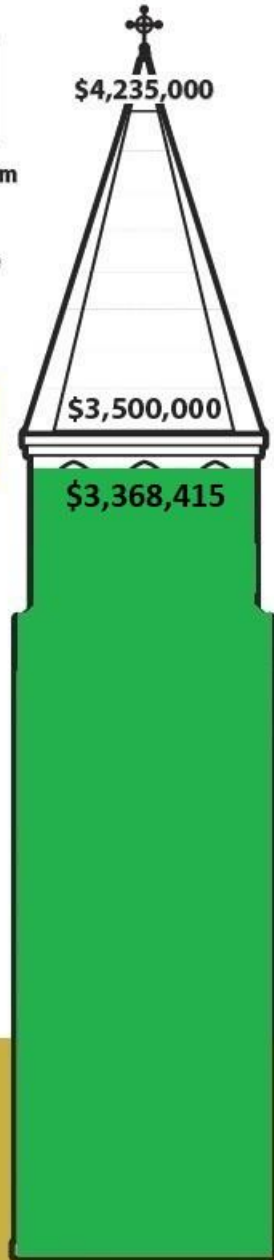

Additional Items

- Church ADA Bathroom
- Stained Glass Window Restoration
- Parish Center Terrace
- Re-side Church & More

Parish Center Construction Begins

For Information,
Scan Here

To Donate,
Scan Here

ST. PATRICK CHURCH FORWARD IN FAITH CAMPAIGN

“FOR THE BODY DOES NOT CONSIST
OF ONE MEMBER, BUT OF MANY.”

-1 CORINTHIANS 14